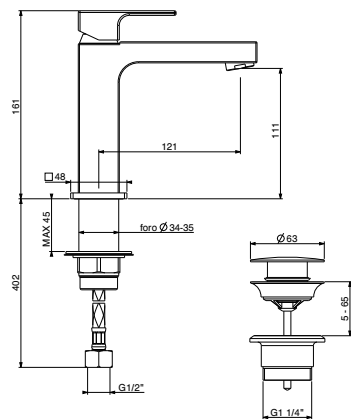

Miscelatore lavabo con flex inox di alimentazione, bocca 121 mm

Basin mixer with inlet flex inox, spout 121 mm
Mitigeur lavabo avec flex inox bec 121 mm
Einhand-Waschtischmischer mit flexiblen Anschl sschl uchen, Auslauf 121 mm
Mezclador monomando lavabo con flex inox, ca o 121 mm